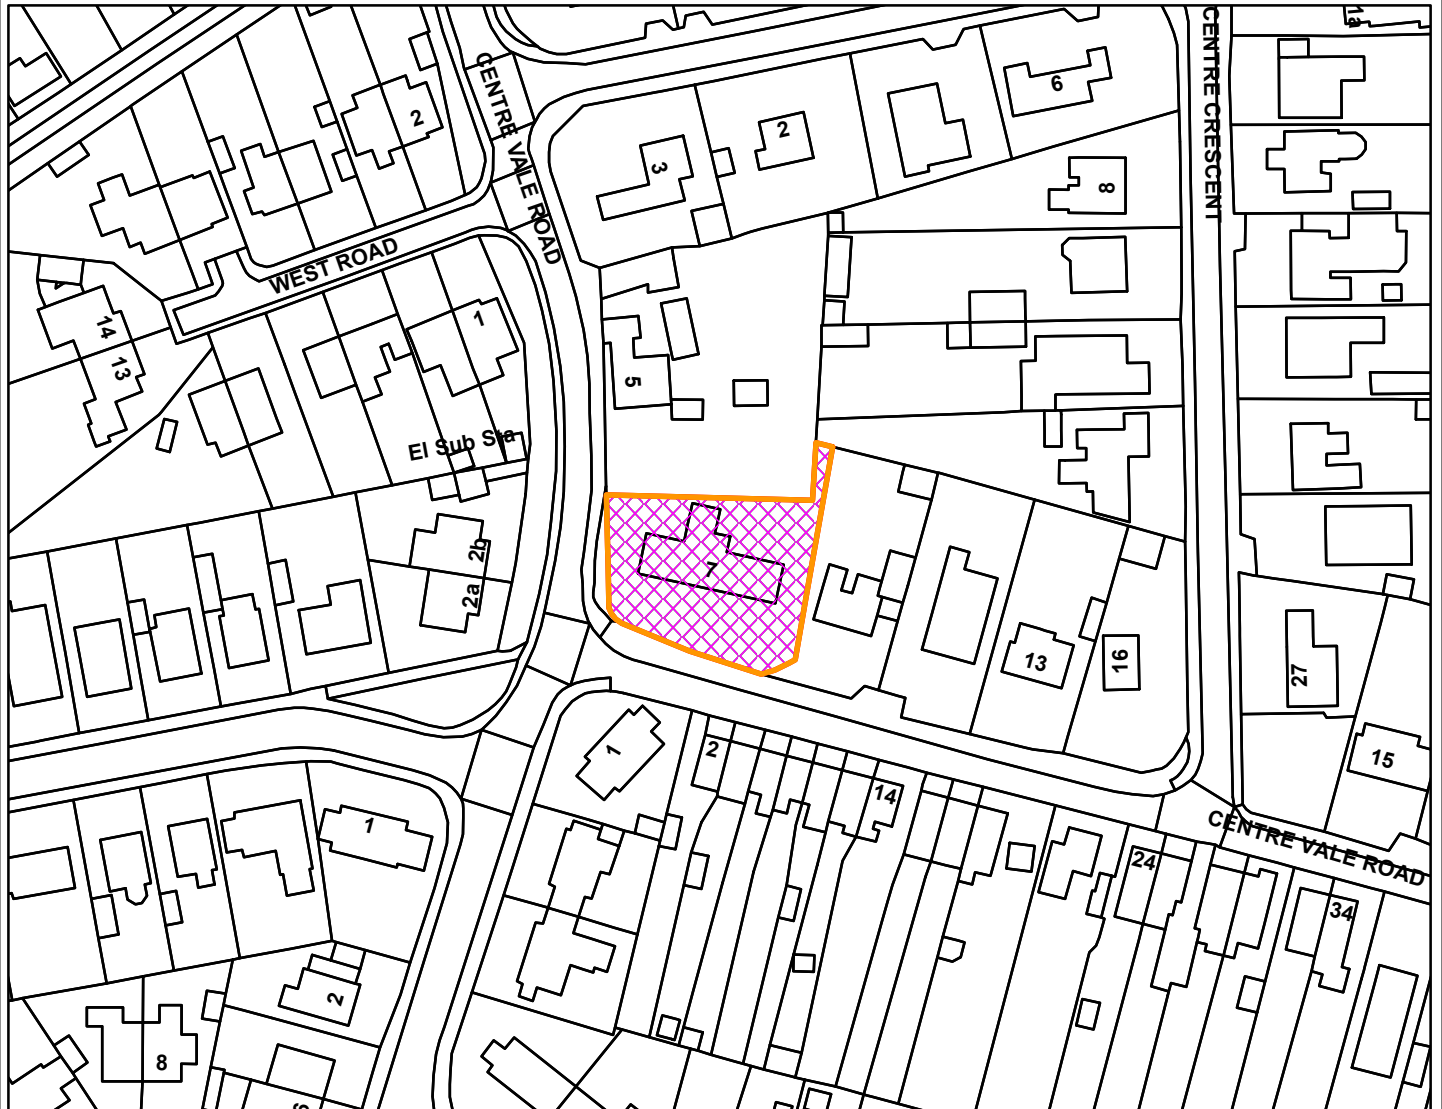

24/02090/F

Borough Council of
King's Lynn &
West Norfolk

Talltrees 7 Centre Vale Dersingham King's Lynn PE31 6JR

Legend

Scale: 1:1,250

Reproduced from the Ordnance Survey map with permission of the Controller of His Majesty's Stationery Office © Crown Copyright 2023.

Unauthorised reproduction infringes Crown Copyright and may lead to prosecution or civil proceedings.

Organisation	BCKLWN
Department	Department
Comments	
Date	22/01/2025
MSA Number	0100024314